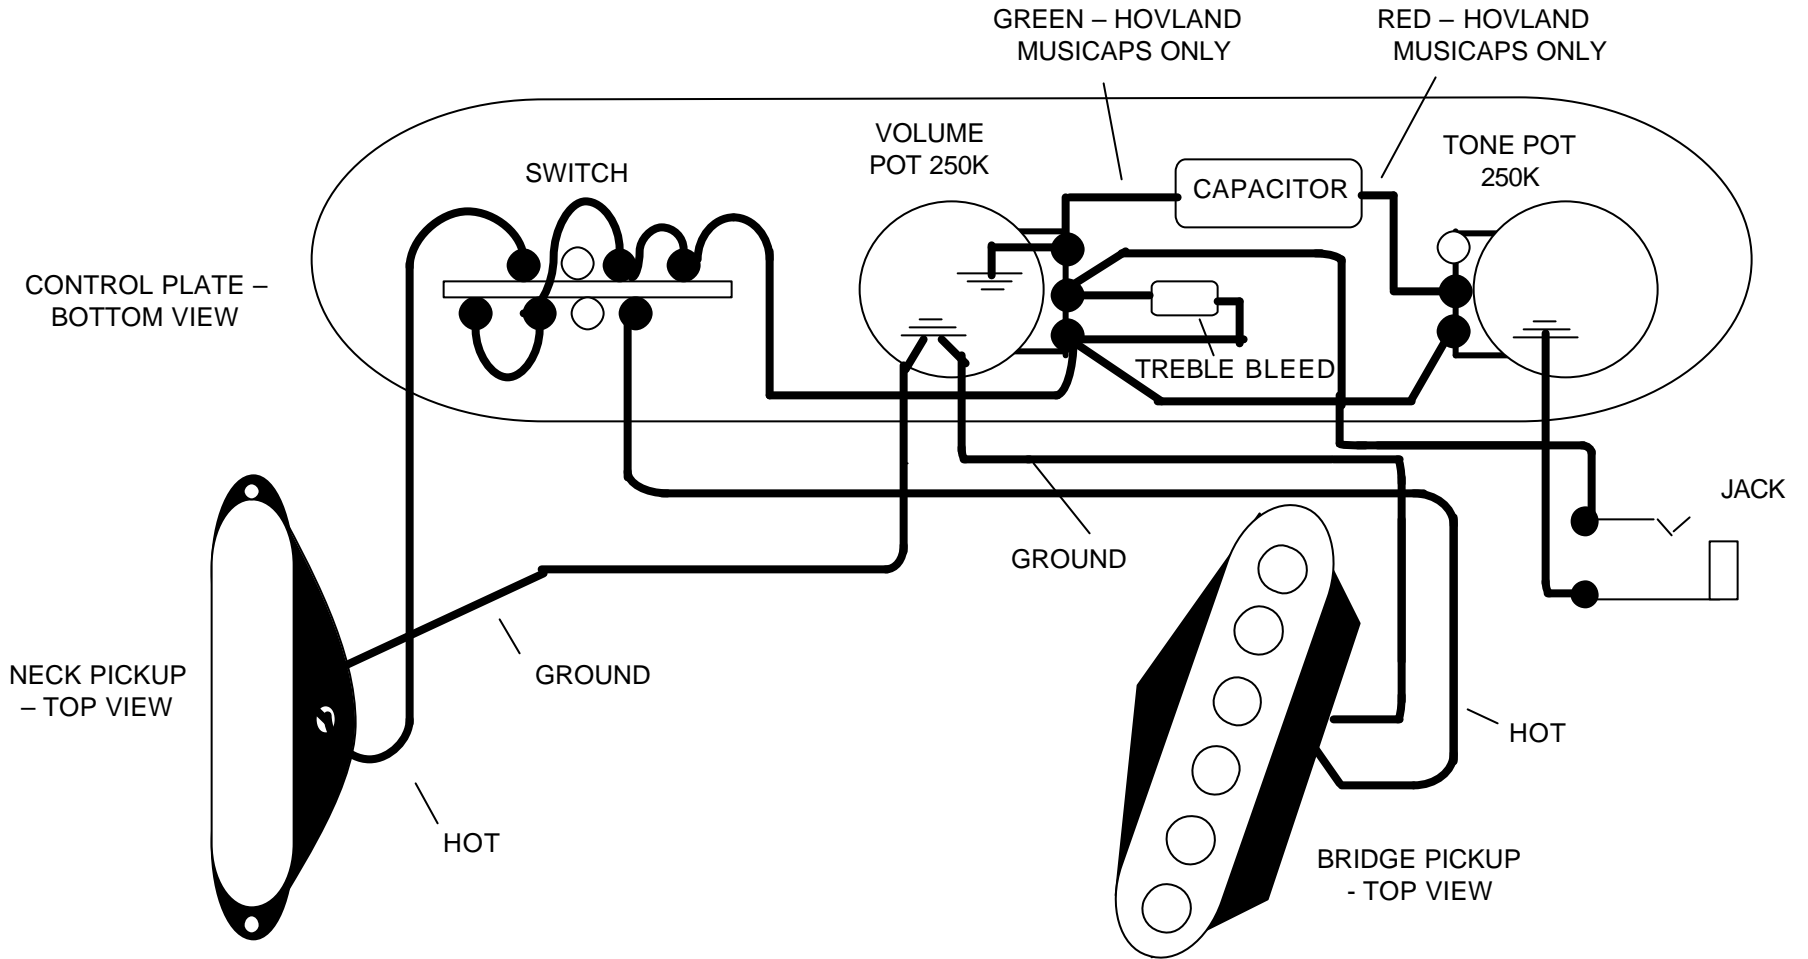

Specialty Guitars, LLC

5607 S Outrigger Road, Tempe, AZ 85283
480-456-3800

TELECASTER WIRING DIAGRAM

TREBLE BLEED CAP (OPTIONAL) IS INCLUDED IN SELECT KITS